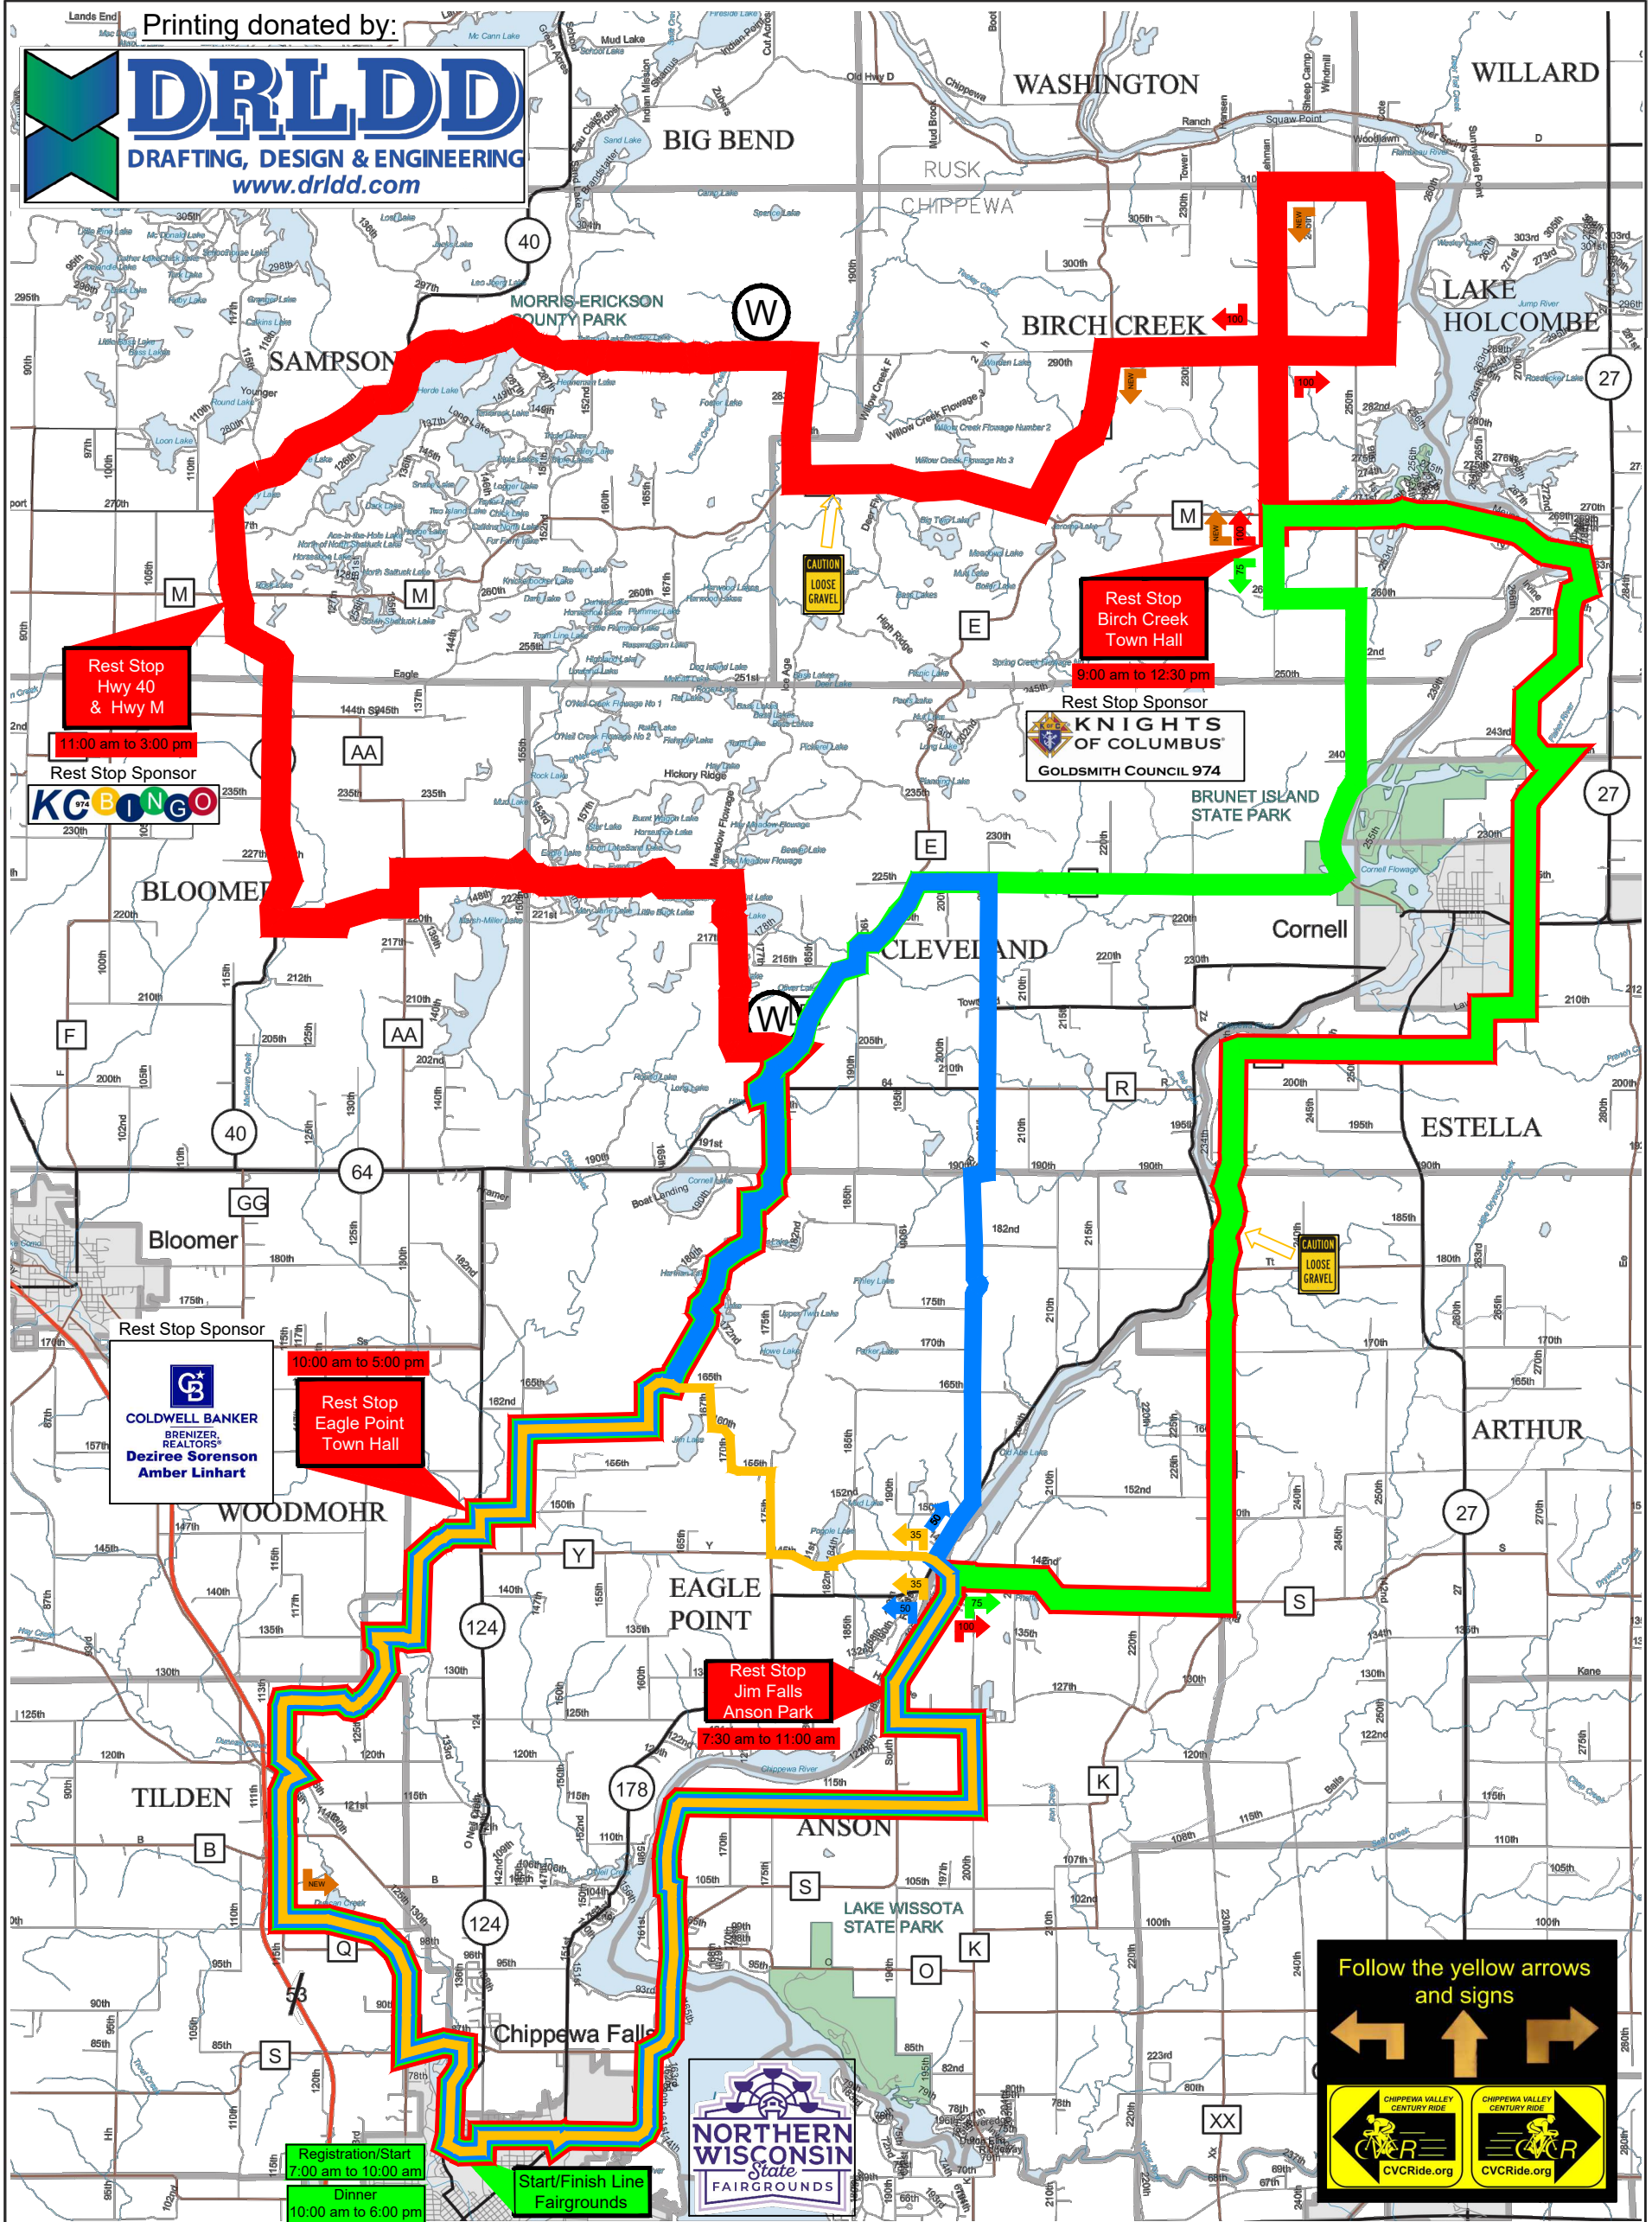

Printing donated by:

DRLDD
DRAFTING, DESIGN & ENGINEERING
www.drddd.com

Legend

-  35 MILE
-  50 MILE
-  75 MILE
-  100 MILE
-  WATER STOP

If you need assistance on the route call: Russ Bauer
Sag Wagon Lead
Cell: 715-226-0299

** SEE BACK FOR DETAILED DIRECTIONS AND REST STOPS **